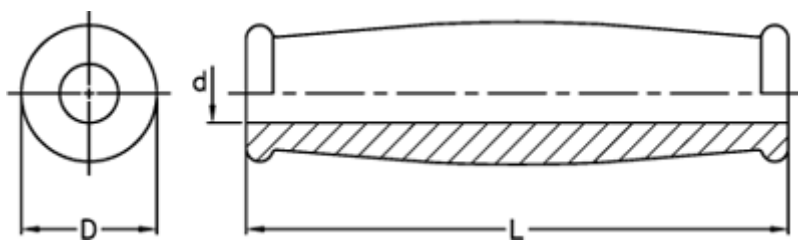

Data Sheet

Article number: 2304019001

Description: Revolving handle 19001
I.135/120-10

Measures

$d = 10$

$D = 31$

$L = 120$